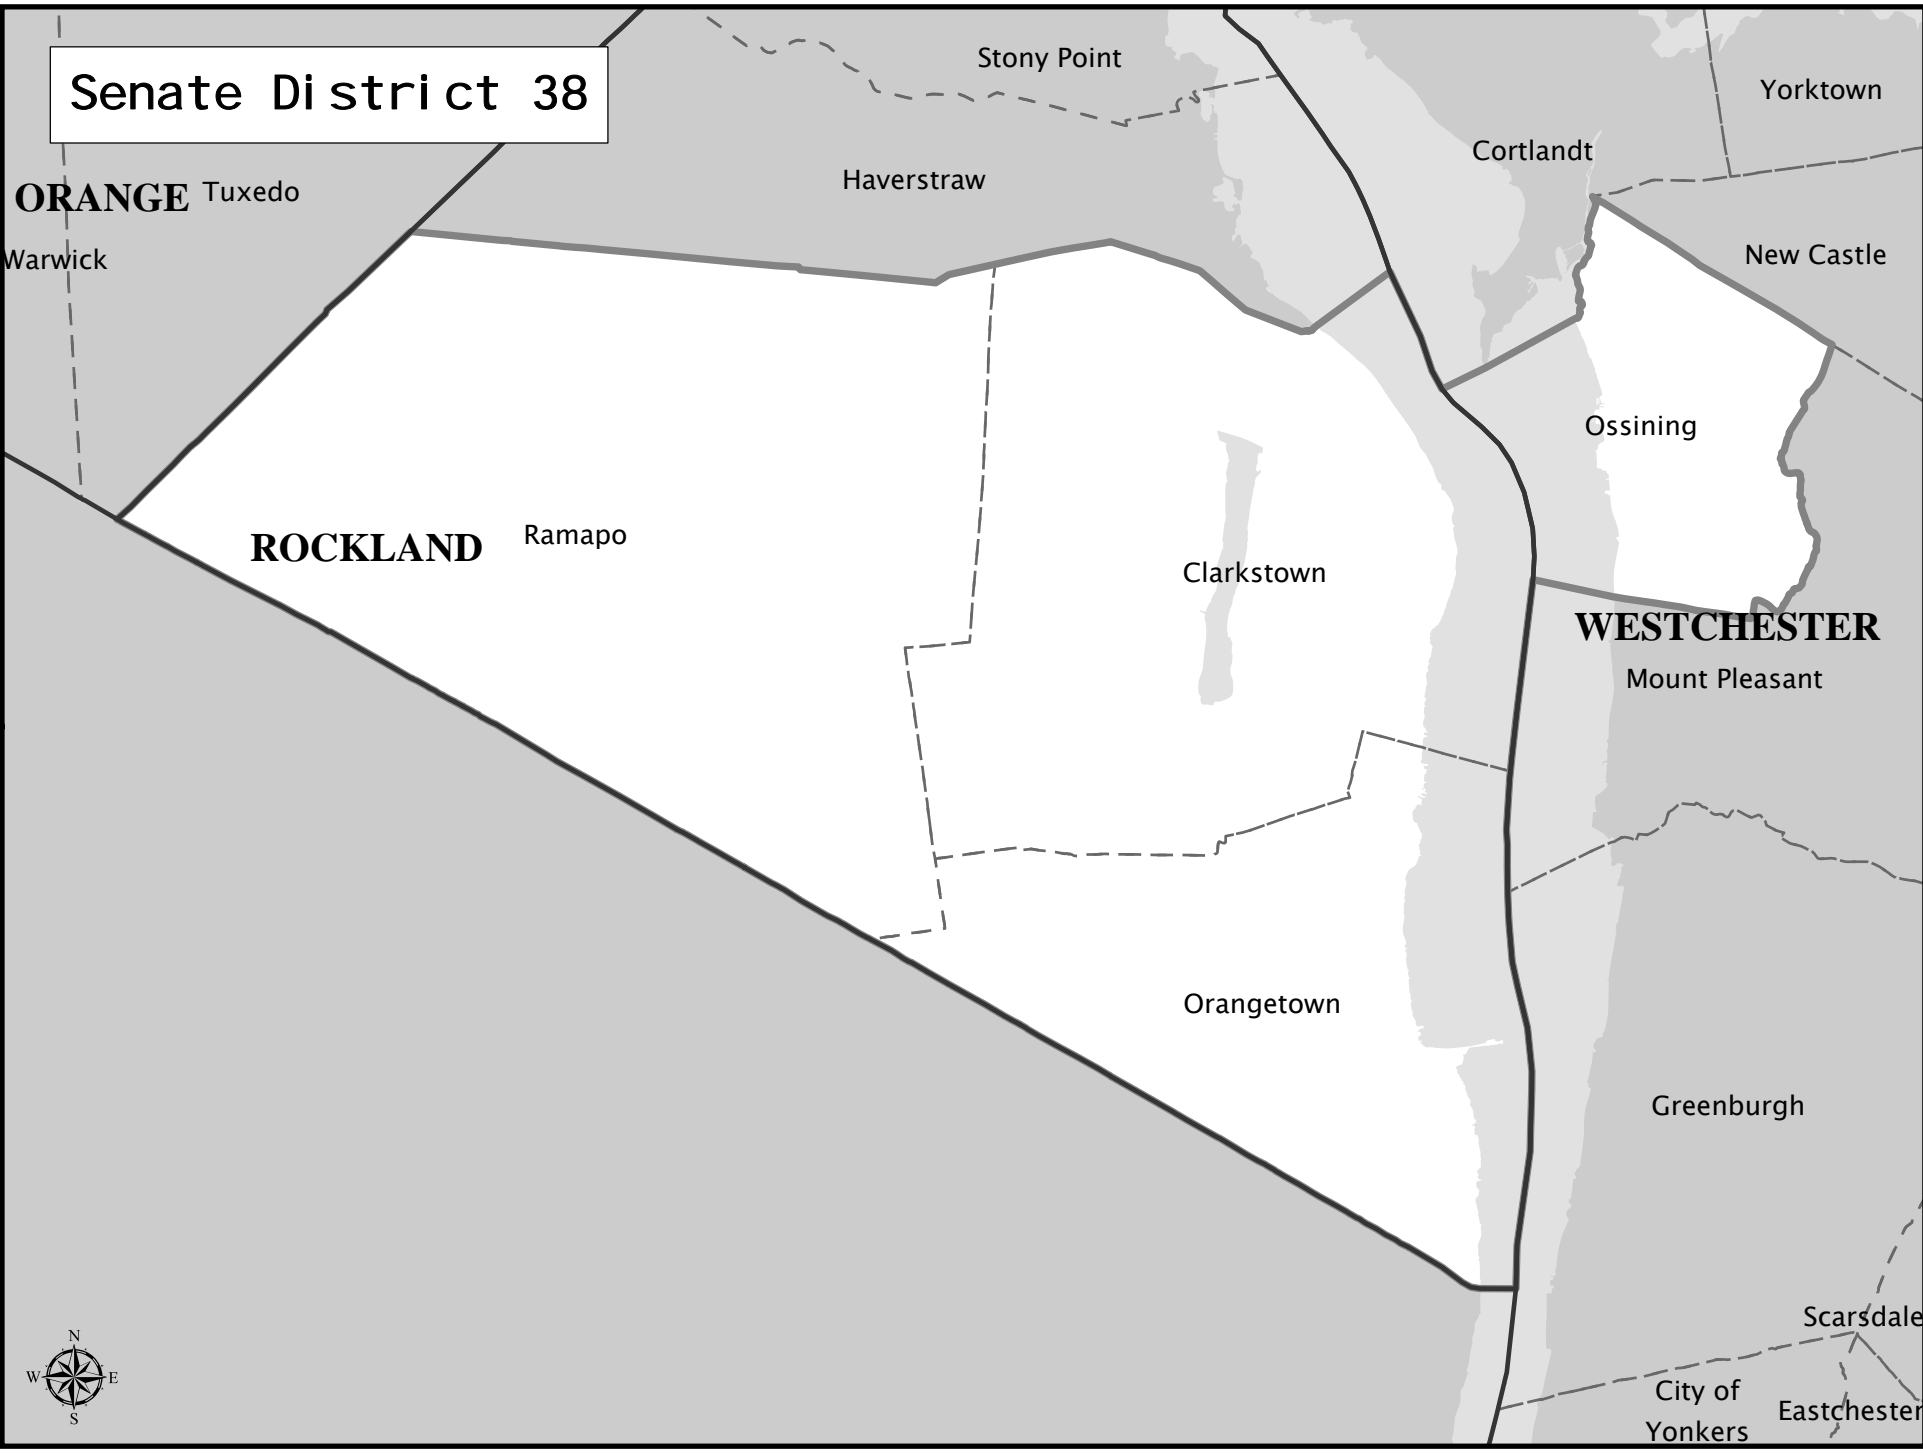

Senate District 38

ORANGE Tuxedo
Warwick

Stony Point
Haverstraw

Cortlandt

Yorktown

New Castle

Ossining

ROCKLAND Ramapo

Clarkstown

WESTCHESTER
Mount Pleasant

Orangetown

Greenburgh

Scarsdale

City of
Yonkers

Eastchester